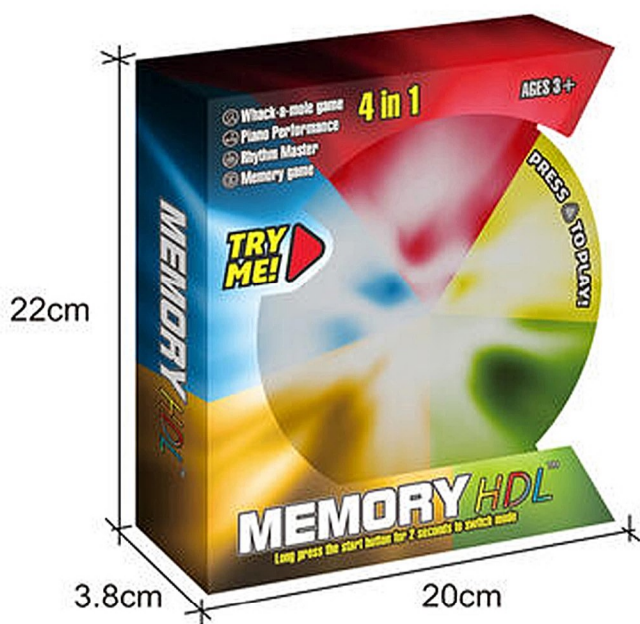

Medidas	Unidades de venta	Precio
27,6 x 20,3 x 4,5 cm.	1	

TIC-TAC-TOE TWO-IN-ONE GAME

CI-2692

TIC-TAC-TOE TWO-IN-ONE GAME

CI-2693

JUEGO TIC TAC TOE 2 EN 1, LUZ Y SONIDO

Medidas	Unidades de venta	Precio
14,2 x 2,8 x 13,2 cm.	2	

CU-0576

PIZARRA MAGICA MAGNETICA MY DRAWING ANIMAL,3 MOD.

Medidas	Unidades de venta	Precio
31,3 x 3,3 x 26 cm.	3	

La Montillana

MAGNETIC DRAWING BOARD

PRACTICE DRAWING

- **HOW TO TAKE OUT THE PEN?**
PRESS THE NIB OF THE PEN FIRST, AND THE PEN WILL POP UP SLIGHTLY, AND THEN TAKE IT OUT EASILY.
- **HOW TO ERASE THE SCREEN?**
CLEAN THE DRAWING SCREEN BY PUSHING THE ERASER FROM LEFT TO RIGHT.

CU-0617

MESA CON PIZARRA MAGICA MAGNETICA MY DRAWING

Medidas	Unidades de venta	Precio
32,5 x 4,9 x 35,5 cm.	1	

La Montillana

-  Whack-a-mole game
-  Memory game
-  Piano Performance
-  Rhythm Master

CI-0846