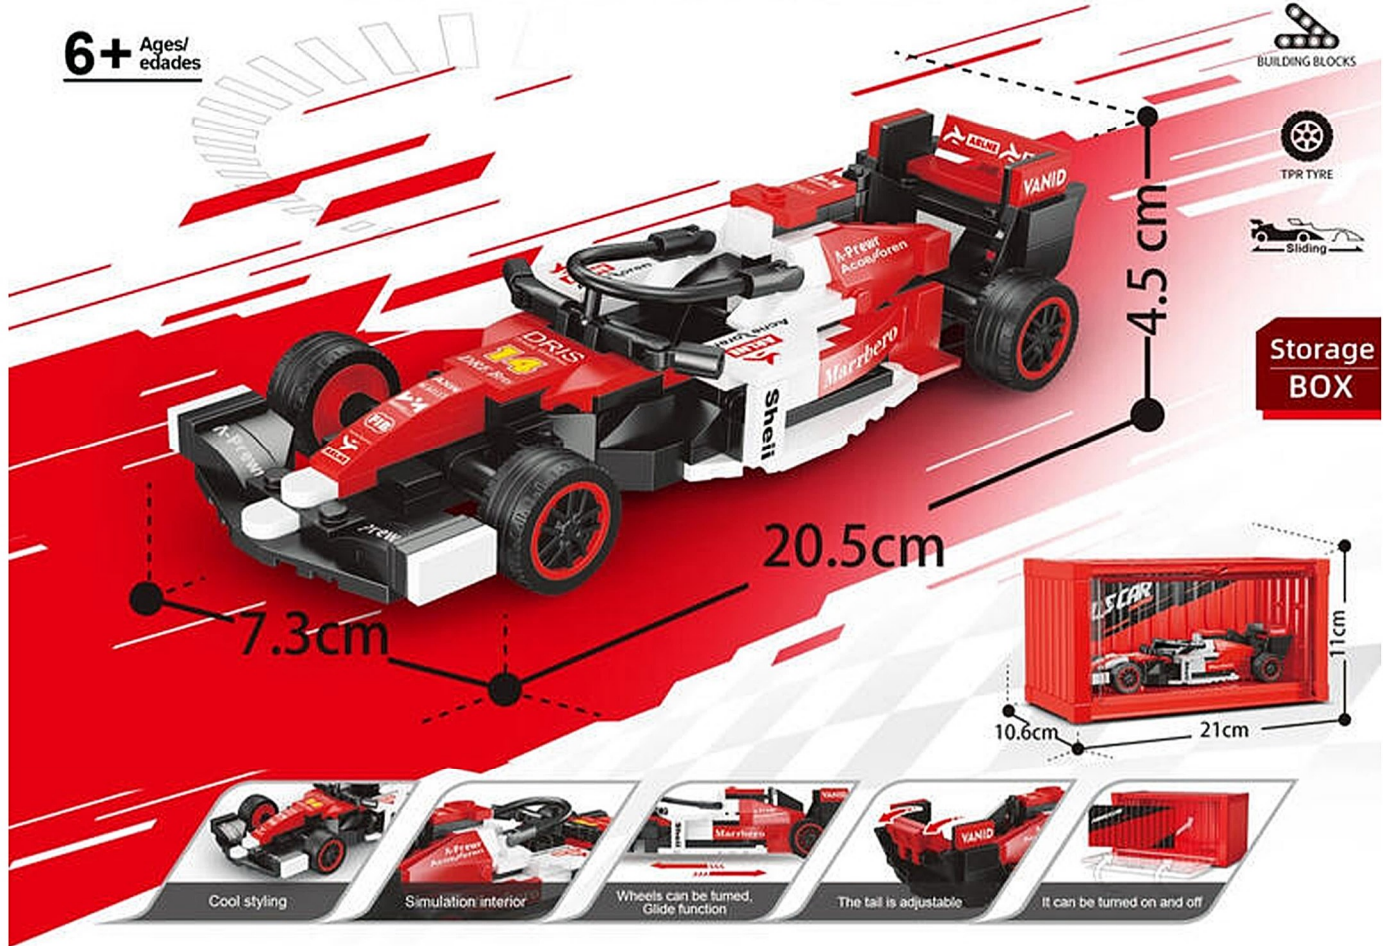

FAMOUS CAR

CRAFTED WITH INGENUITY AND METICULOUSLY POLISHED

6+ Ages/
edades

TPR TYRE

BUILDING BLOCKS

TPR TYRE

Sliding

Storage
BOX

CI-4362

MAQUETA 244 PIEZAS CONSTRUCCION COCHE F-1

Medidas	Unidades de venta	Precio
17 x 7,8 x 5,2 cm.	1	

La Montillana