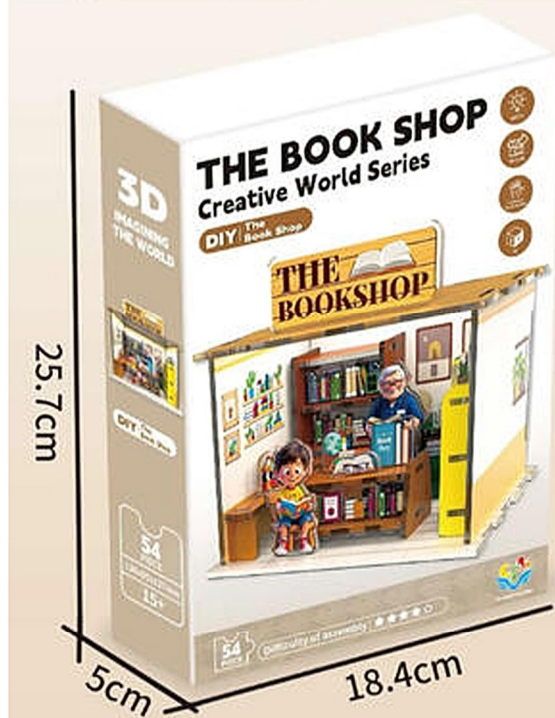

Medidas	Unidades de venta	Precio
18,2 x 5 x 20,7 cm.	1	

La Montillana

MEGA BURGER

Creative World Series

DIY Burger Shop

52
PIECE

Difficulty of assembly: ★★★★★☆

CI-4077

PUZZLE 3D 52 PIEZAS MEGA BURGER CON LUZ

Medidas	Unidades de venta	Precio
13 x 9,5 x 12,7 cm.	1	

La Montillana

THE BOOK SHOP

Creative World Series

DIY | The Book Shop

54
PIECE

Difficulty of assembly: ★★★★★☆