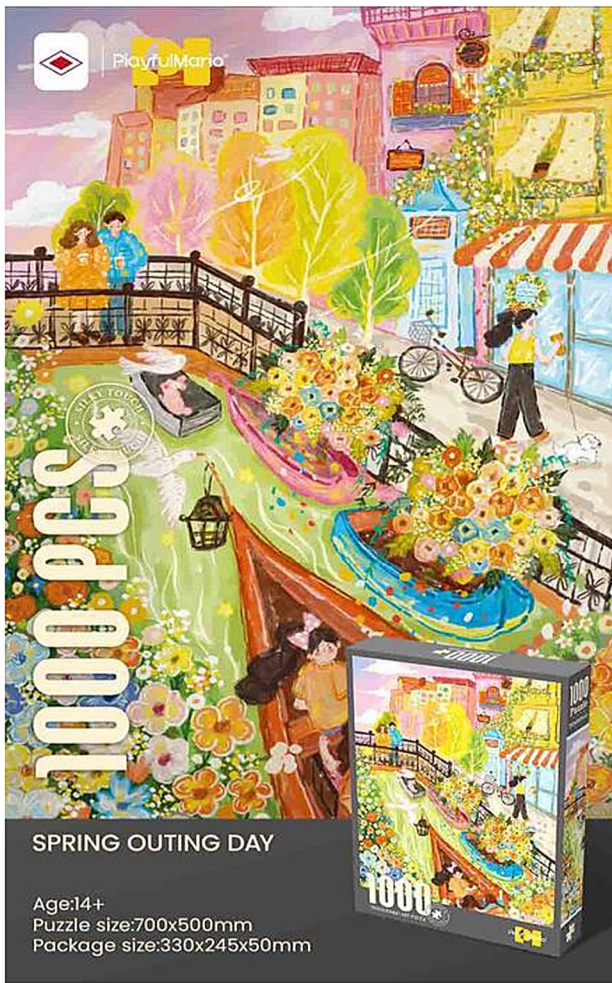

CI-2535

CI-2748

PUZZLE 1000 PIEZAS

Medidas	Unidades de venta	Precio
70 x 50 cm	1