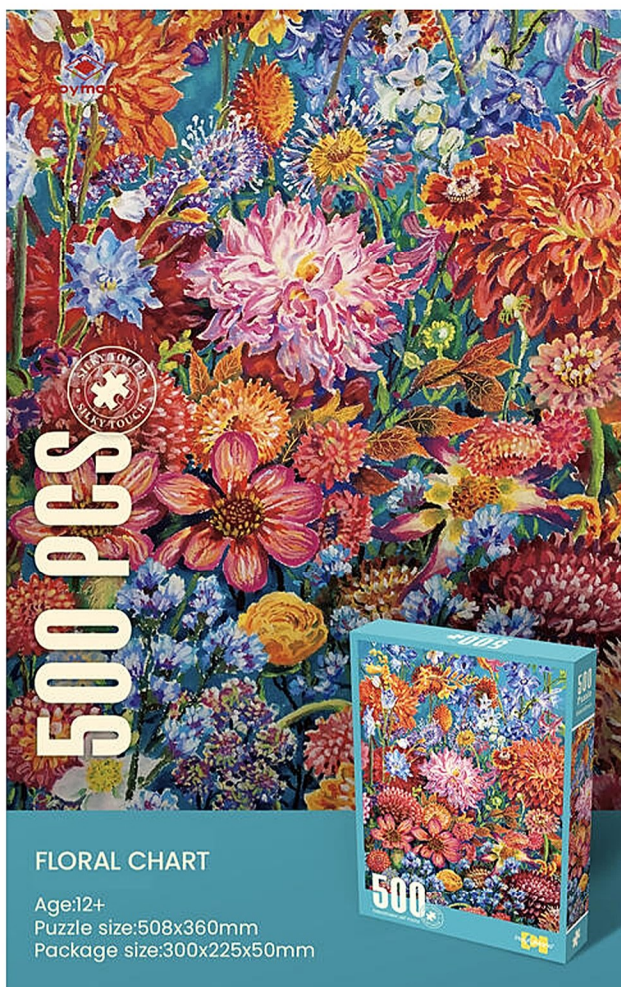

**Puzzles
y
Juguetes
2025**

La Montillana

FLOWER GROVE TIGER

Age:8+
Puzzle size:377x252mm
Package size:260x200x50mm

CI-2356

SNOW SELFIE COLLECTION

Age:8+
Puzzle size:377x252mm
Package size:260x200x50mm

CI-2357

WOODEN SHIBA INU

Age:8+
Puzzle size:377x252mm
Package size:260x200x50mm

CI-2358

PLEASANT CAT

Age:8+
Puzzle size:377x252mm
Package size:260x200x50mm

CI-2359

PUZZLE 300 PIEZAS

Medidas	Unidades de venta	Precio
37,7 x 25,2 cm.	1	

FLORAL CHART

Age:12+
 Puzzle size:508x360mm
 Package size:300x225x50mm

CI-2518

FLAMINGO IN FLOWERS

Age:12+
 Puzzle size:508x360mm
 Package size:300x225x50mm

CI-2519

PUZZLE 500 PIEZAS

Medidas	Unidades de venta	Precio
50,8 x 36 cm	1	