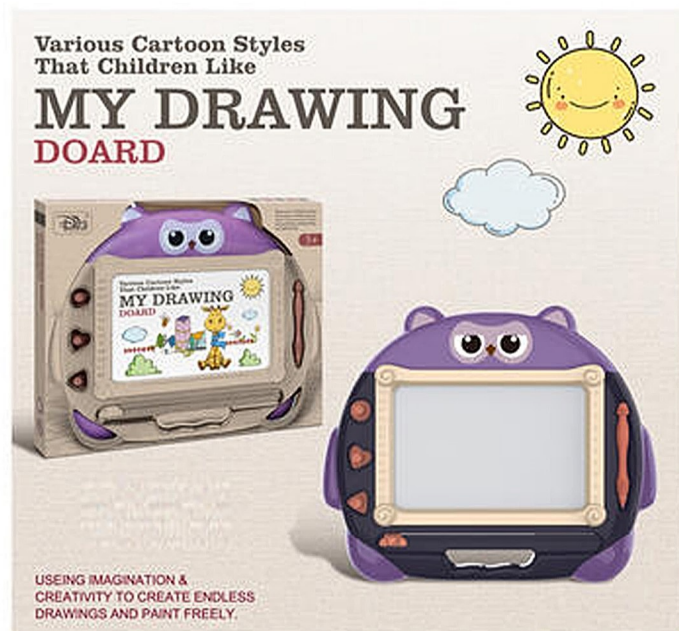

Medidas	Unidades de venta	Precio
27,6 x 20,3 x 4,5 cm.	1	

TIC-TAC-TOE TWO-IN-ONE GAME

CI-2692

TIC-TAC-TOE TWO-IN-ONE GAME

CI-2693

JUEGO TIC TAC TOE 2 EN 1, LUZ Y SONIDO

Medidas	Unidades de venta	Precio
14,2 x 2,8 x 13,2 cm.	2	

CU-0576

PIZARRA MAGICA MAGNETICA MY DRAWING ANIMAL,3 MOD.

Medidas	Unidades de venta	Precio
31,3 x 3,3 x 26 cm.	3	

La Montillana

MAGNETIC DRAWING BOARD

PRACTICE DRAWING

- **HOW TO TAKE OUT THE PEN?**
PRESS THE NIB OF THE PEN FIRST, AND THE PEN WILL POP UP SLIGHTLY, AND THEN TAKE IT OUT EASILY.
- **HOW TO ERASE THE SCREEN?**
CLEAN THE DRAWING SCREEN BY PUSHING THE ERASER FROM LEFT TO RIGHT.