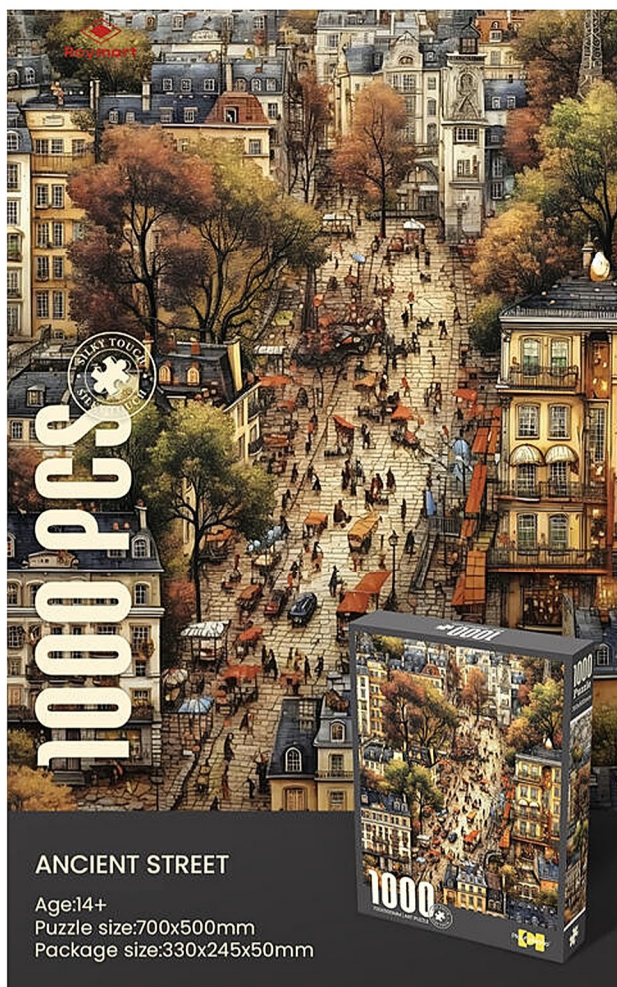

FLORAL CHART

Age:12+
 Puzzle size:508x360mm
 Package size:300x225x50mm

CI-2518

FLAMINGO IN FLOWERS

Age:12+
 Puzzle size:508x360mm
 Package size:300x225x50mm

CI-2519

PUZZLE 500 PIEZAS

Medidas	Unidades de venta	Precio
50,8 x 36 cm	1	

ANCIENT STREET

Age:14+
 Puzzle size:700x500mm
 Package size:330x245x50mm

CI-2367

PROUD TOUCAN

Age:14+
 Puzzle size:700x500mm
 Package size:330x245x50mm

CI-2526

PUZZLE 1000 PIEZAS

Medidas	Unidades de venta	Precio
50,8 x 36 cm	1	