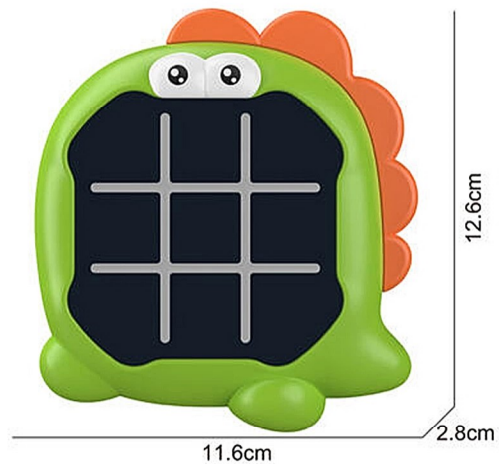

Medidas	Unidades de venta	Precio
27,6 x 20,3 x 4,5 cm.	1	

TIC-TAC-TOE TWO-IN-ONE GAME

CI-2692

TIC-TAC-TOE TWO-IN-ONE GAME

CI-2693

JUEGO TIC TAC TOE 2 EN 1, LUZ Y SONIDO

Medidas	Unidades de venta	Precio
14,2 x 2,8 x 13,2 cm.	2	

CU-0576

PIZARRA MAGICA MAGNETICA MY DRAWING ANIMAL,3 MOD.

Medidas	Unidades de venta	Precio
31,3 x 3,3 x 26 cm.	3	

La Montillana

MAGNETIC DRAWING BOARD

PRACTICE DRAWING

- **HOW TO TAKE OUT THE PEN?**
PRESS THE NIB OF THE PEN FIRST, AND THE PEN WILL POP UP SLIGHTLY, AND THEN TAKE IT OUT EASILY.
- **HOW TO ERASE THE SCREEN?**
CLEAN THE DRAWING SCREEN BY PUSHING THE ERASER FROM LEFT TO RIGHT.

CU-0617

MESA CON PIZARRA MAGICA MAGNETICA MY DRAWING

Medidas	Unidades de venta	Precio
32,5 x 4,9 x 35,5 cm.	1	

La Montillana

-  Whack-a-mole game
-  Memory game
-  Piano Performance
-  Rhythm Master

CI-0846