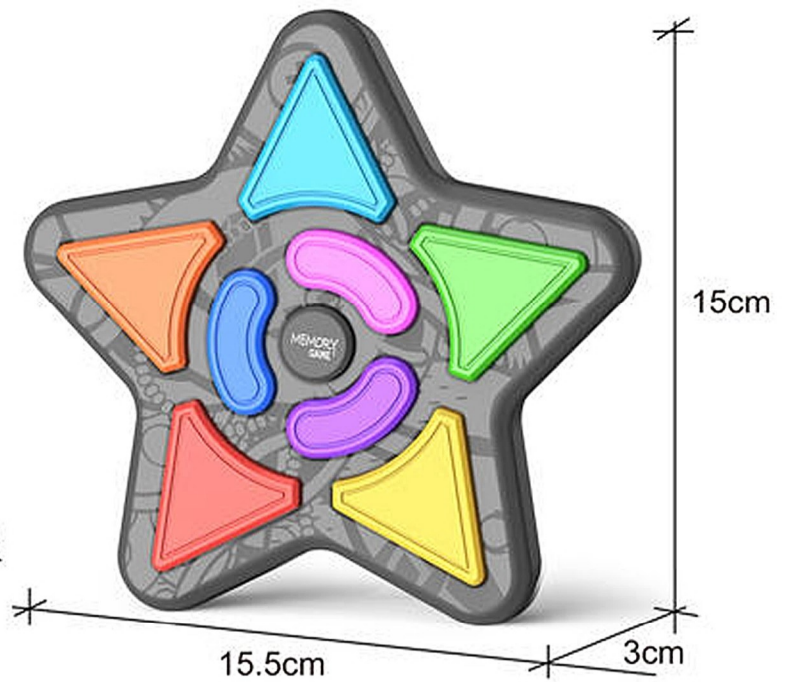

Medidas	Unidades de venta	Precio
27,6 x 20,3 x 4,5 cm.	1	

TIC-TAC-TOE TWO-IN-ONE GAME

CI-2692

TIC-TAC-TOE TWO-IN-ONE GAME

CI-2693

JUEGO TIC TAC TOE 2 EN 1, LUZ Y SONIDO

Medidas	Unidades de venta	Precio
14,2 x 2,8 x 13,2 cm.	2	

CU-0576

PIZARRA MAGICA MAGNETICA MY DRAWING ANIMAL,3 MOD.

Medidas	Unidades de venta	Precio
31,3 x 3,3 x 26 cm.	3	

La Montillana

MAGNETIC DRAWING BOARD

PRACTICE DRAWING

- **HOW TO TAKE OUT THE PEN?**
PRESS THE NIB OF THE PEN FIRST, AND THE PEN WILL POP UP SLIGHTLY, AND THEN TAKE IT OUT EASILY.
- **HOW TO ERASE THE SCREEN?**
CLEAN THE DRAWING SCREEN BY PUSHING THE ERASER FROM LEFT TO RIGHT.

CU-0617

MESA CON PIZARRA MAGICA MAGNETICA MY DRAWING

Medidas	Unidades de venta	Precio
32,5 x 4,9 x 35,5 cm.	1	

La Montillana

-  Whack-a-mole game
-  Memory game
-  Piano Performance
-  Rhythm Master

CI-0846