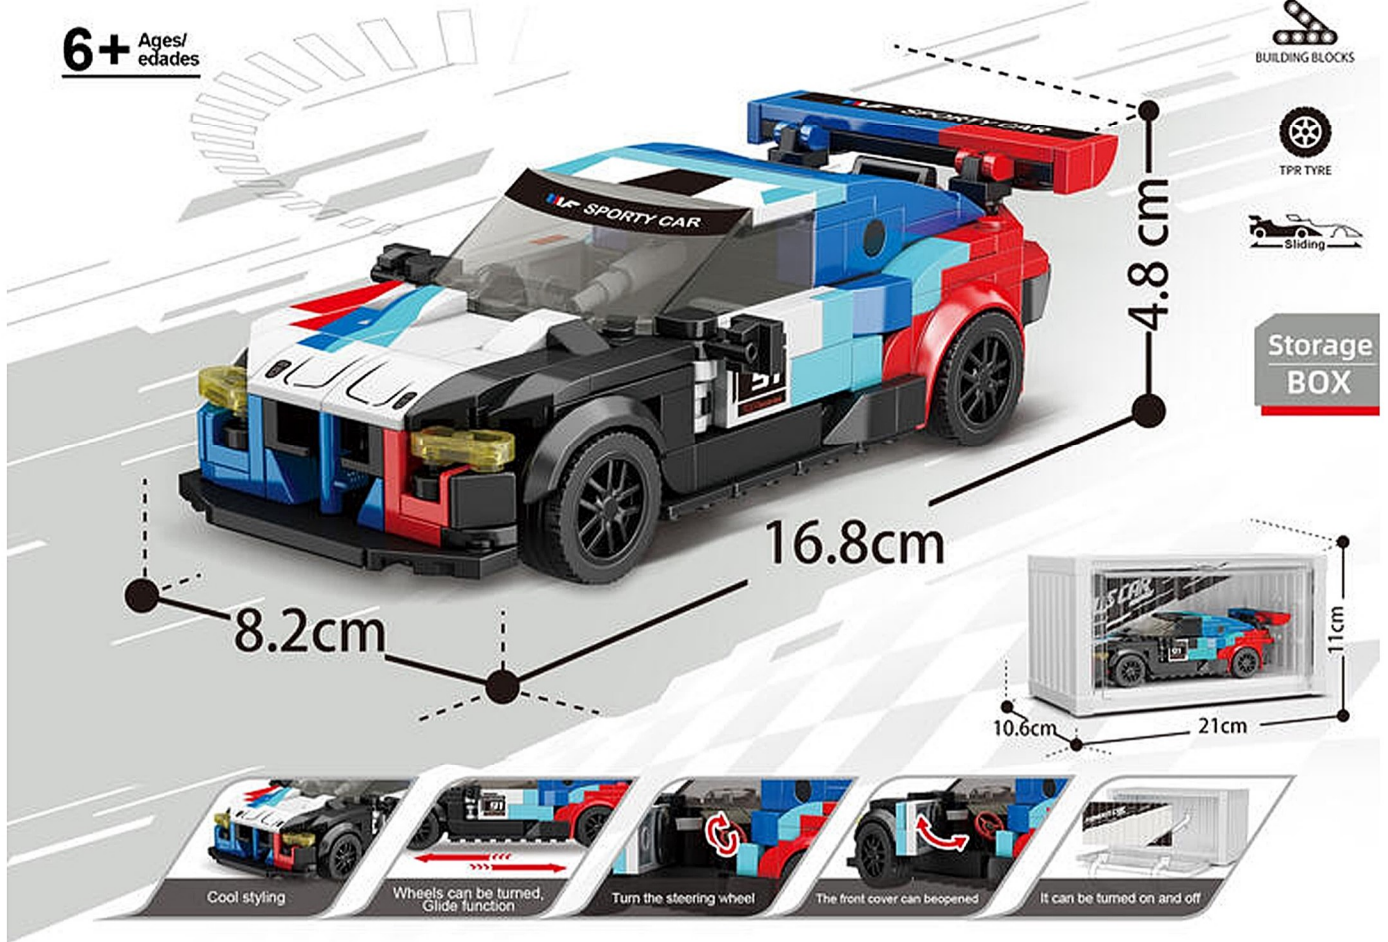

FAMOUS CAR

CRAFTED WITH INGENUITY AND METICULOUSLY POLISHED

6+ Ages/
edades

TPR TYRE

BUILDING BLOCKS

TPR TYRE

Sliding

Storage
BOX

CI-4355

MAQUETA 322 PIEZAS CONSTRUCCION COCHE RALLYES COLORES

Medidas	Unidades de venta	Precio
17 x 7,8 x 5,2 cm.	1	

La Montillana