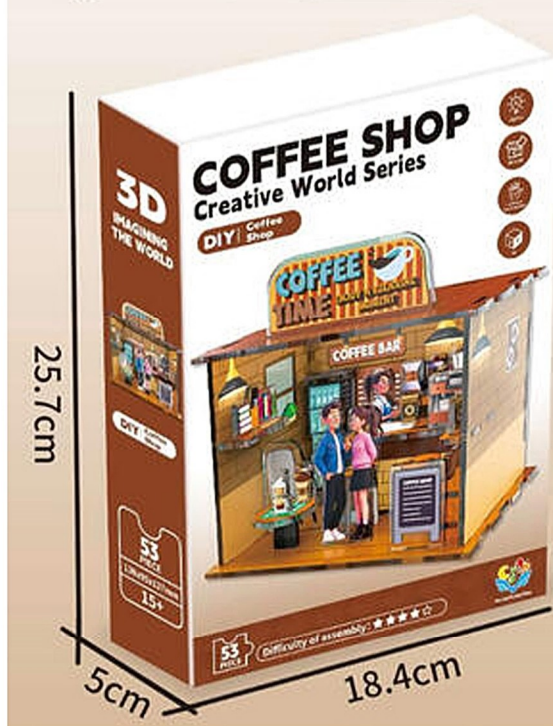

DIY Build

Hand-eye
Coordination

3D

DIY | Coffee Shop

53
PIECE

Difficulty of assembly: ★★★★★☆

CI-4083

PUZZLE 3D 53 PIEZAS COFEE SHOP CON LUZ