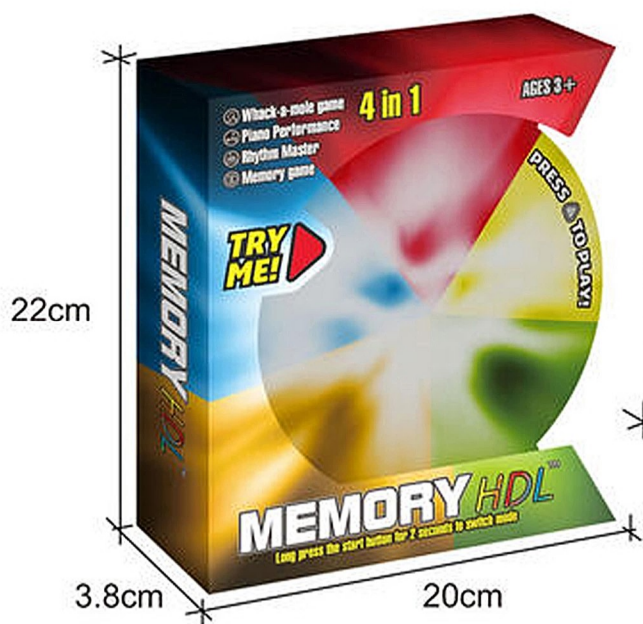

CU-0576

PIZARRA MAGICA MAGNETICA MY DRAWING ANIMAL,3 MOD.

Medidas	Unidades de venta	Precio
31,3 x 3,3 x 26 cm.	3	

La Montillana

MAGNETIC DRAWING BOARD

PRACTICE DRAWING

- **HOW TO TAKE OUT THE PEN?**
PRESS THE NIB OF THE PEN FIRST, AND THE PEN WILL POP UP SLIGHTLY, AND THEN TAKE IT OUT EASILY.
- **HOW TO ERASE THE SCREEN?**
CLEAN THE DRAWING SCREEN BY PUSHING THE ERASER FROM LEFT TO RIGHT.

CU-0617

MESA CON PIZARRA MAGICA MAGNETICA MY DRAWING

Medidas	Unidades de venta	Precio
32,5 x 4,9 x 35,5 cm.	1	

La Montillana

-  Whack-a-mole game
-  Memory game
-  Piano Performance
-  Rhythm Master

CI-0846

MEMORY PLAYER 4 EN 1 PENTAGONO

Medidas	Unidades de venta	Precio
15,5 x 3 x 15 cm.	2	

-  Whack-a-mole game
-  Memory game
-  Piano Performance
-  Rhythm Master

CI-0849
MEMORY GAME 4 EN 1,4 PUNTAS

Medidas	Unidades de venta	Precio
16,5 x 3 x 16,5 cm.	2	