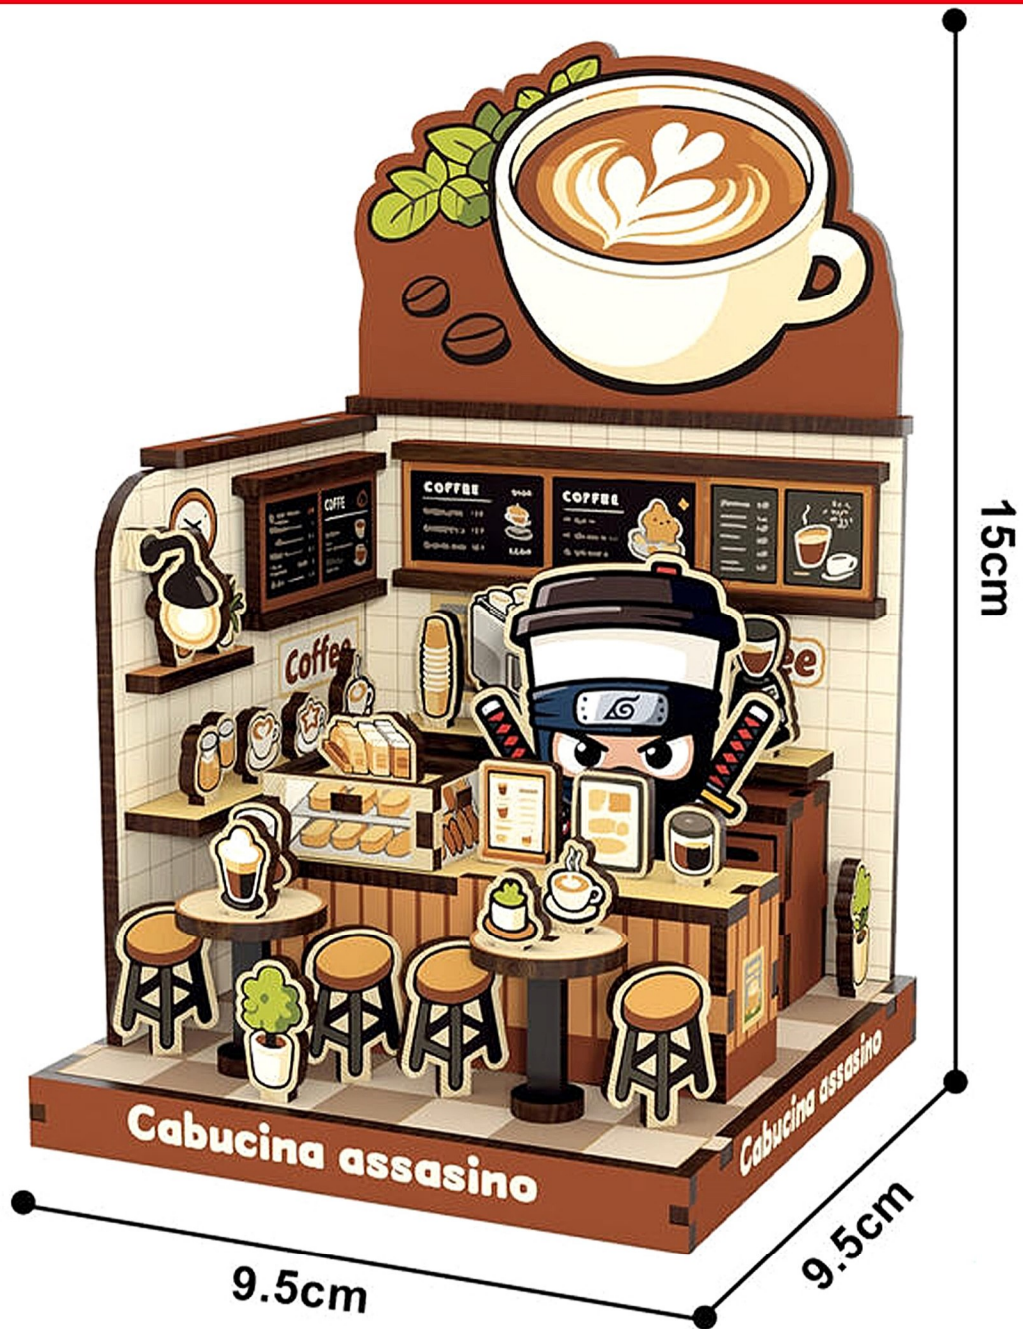

CI-4646

PUZZLE MADERA 66 PIEZAS COCINA NINJA

Medidas	Unidades de venta	Precio
16,5 x 8 x 4,5 cm.	1	

La Montillana